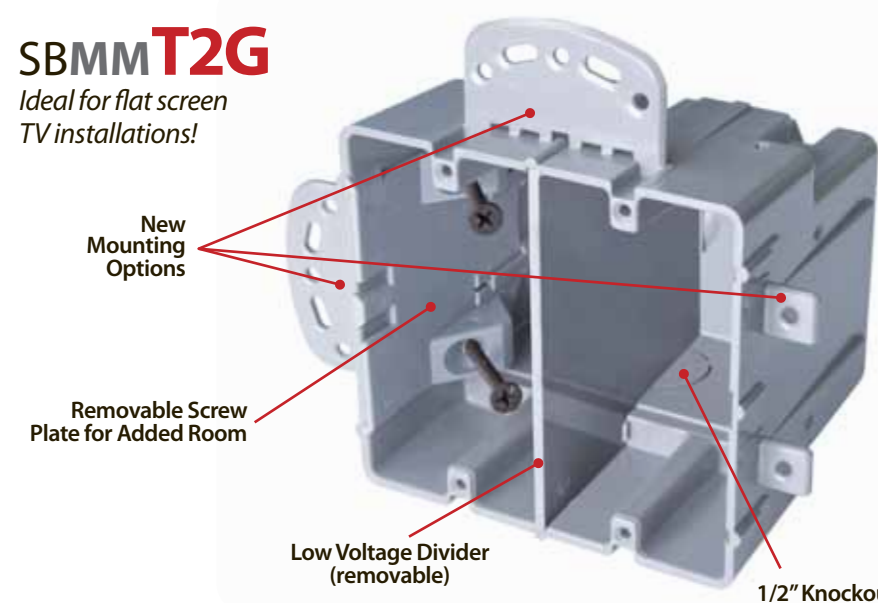

NEW Multi Mount Device Boxes

Removable nail tabs: designed to mount boxes on heavy duty metal studs • Removable interior mounting screws: creates more cubic inches in the box • Low voltage wall dividers: mix Cat5, RCA, line voltage wires in the same box • Built in wire clamps and 1/2" KO's: accepts PVC and Blue Flex Tubing.

SBMMT2G

Ideal for flat screen TV installations!

SBMMT5G