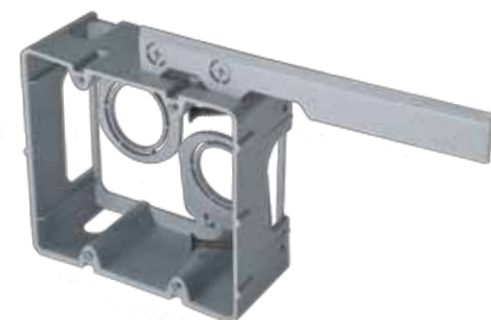

Low Voltage Boxes

SBLV1G

SBLV2G

SB Low Voltage (LV) Data Rings

New wire and rewire compatible.
Adjustable rise is built in.
LV1G and LV2G data rings have hinged conduit adapters (3/4" & 1").

How Smart? *This SMART!*

All Smart Boxes:

- Mount internally
- Are rewire capable
- Are new wire capable
- Are adjustable depth
- Include mounting screws already in position
- Have big cubic inches - the biggest in the industry
- Are securely stud mounted in old or new work

THINK INSIDE THE BOX!

Smart Box Originals

Smart Boxes are designed 100% with the electrical installer in mind • All 6/32 device holes are tapped and threaded • All Smart Box products mount internally • Smart Box slips in & out like butter without damaging final wall surface for easy upgrades • All Smart Boxes function like 5 boxes in one.

NEW Multi Mount Device Boxes

Removable nail tabs: designed to mount boxes on heavy duty metal studs • Removable interior mounting screws: creates more cubic inches in the box • Low voltage wall dividers: mix Cat5, RCA, line voltage wires in the same box • Built in wire clamps and 1/2" KO's: accepts PVC and Blue Flex Tubing.